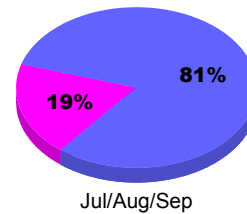

Gender Comparison 2011-2012

Legend: Male (Blue), Female (Magenta)